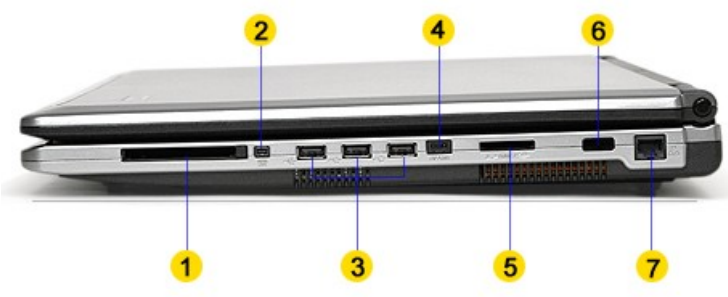

- |   |   |
|---|---|
| 1. Speakers                             | 5. Ap-Key Buttons                           |
| 2. Built-in Microphone                  | 6. Power Button                             |
| 3. LED Power & Communication Indicators | 7. Touchpad with Side Scroll Bar            |
| 4. SLI Mode Indicator                   | 8. Infrared & Consumer Infrared Transceiver |

1. S/PDIF-Out Jack
2. Line-In Jack
3. Microphone-In Jack
4. HeadPhone-Out Jack
5. Optical Device Drive Bay (for CD/DVD Device)

1. Audio "DJ" CD Player Control Buttons
2. LCD Latches

Weight: 14.55 Lbs with Battery Pack

1. PCMCIA Card Slot
2. Mini-IEEE 1394a Port
3. 3 USB 2.0 Ports
4. TV Antenna In Jack
5. 4-in-1 Card Reader (supports SD/MMC/MS/MS Pro)
6. Infrared Transceiver
7. RJ-45 LAN Jack

1. TV-Out Jack
2. DVI-Out Port
3. DC-In Jack
4. Vent
5. RJ-11 Phone Jack
6. 2 USB 2.0 Ports
7. Serial Port
8. S-Video In Jack (Requires Optional TV-Tuner Module)
9. Security Lock Slot