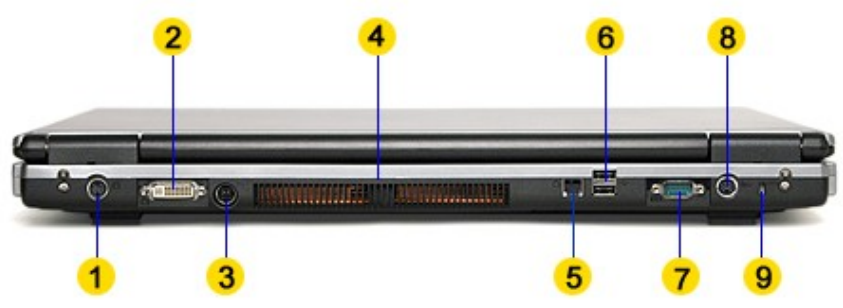

1. S/PDIF-Out Jack
2. Line-In Jack
3. Microphone-In Jack
4. HeadPhone-Out Jack
5. Optical Device Drive Bay (for CD/DVD Device)

1. Audio "DJ" CD Player Control Buttons
2. LCD Latches

Weight: 14.55 Lbs with Battery Pack

1. PCMCIA Card Slot
2. Mini-IEEE 1394a Port
3. 3 USB 2.0 Ports
4. TV Antenna In Jack
5. 4-in-1 Card Reader (supports SD/MMC/MS/MS Pro)
6. Infrared Transceiver
7. RJ-45 LAN Jack

1. TV-Out Jack
2. DVI-Out Port
3. DC-In Jack
4. Vent
5. RJ-11 Phone Jack
6. 2 USB 2.0 Ports
7. Serial Port
8. S-Video In Jack (Requires Optional TV-Tuner Module)
9. Security Lock Slot