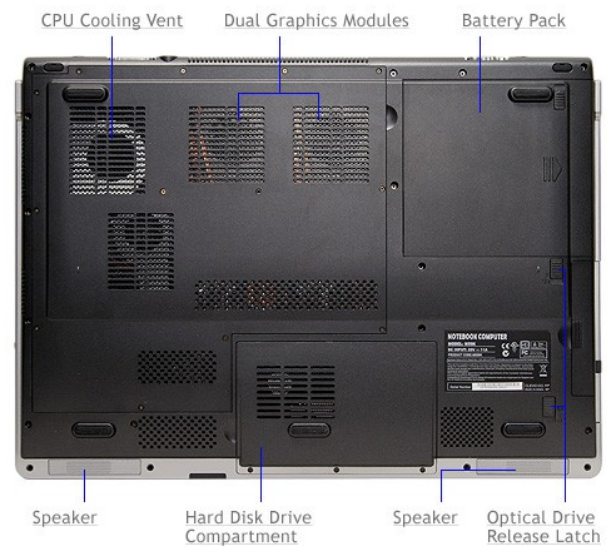

1. TV-Out Jack
2. DVI-Out Port
3. DC-In Jack
4. Vent
5. RJ-11 Phone Jack
6. 2 USB 2.0 Ports
7. Serial Port
8. S-Video In Jack (Requires Optional TV-Tuner Module)
9. Security Lock Slot